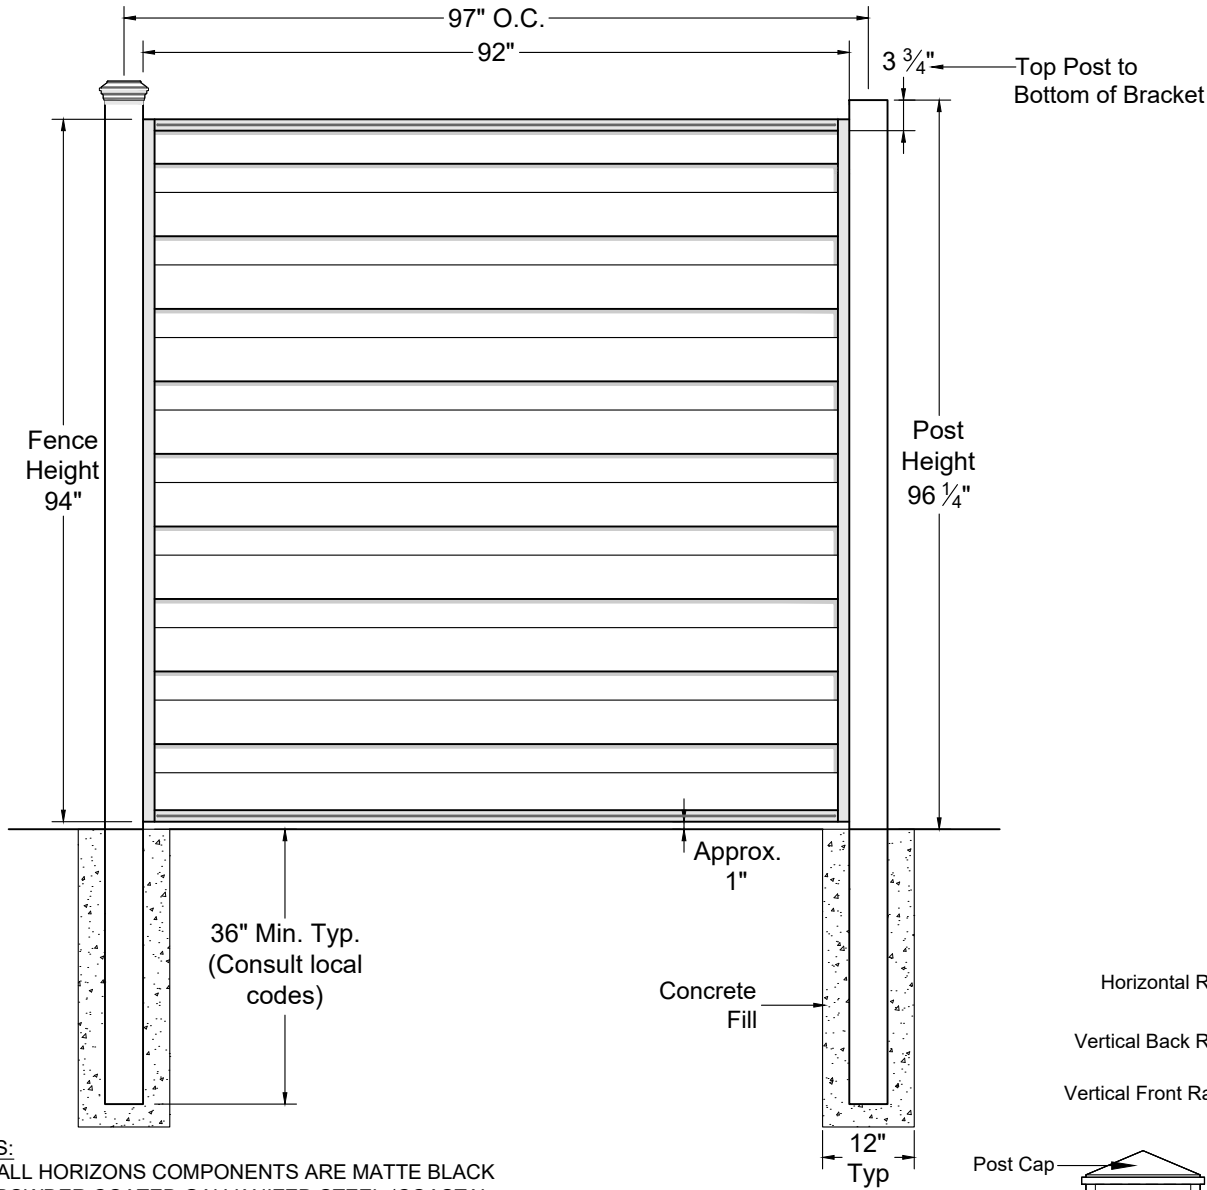

# Trex<sup>®</sup> w/ Horizons

HORIZONTAL FENCE SYSTEM

**Fence Height: 8'**

**NOTES:**

1. ALL HORIZONS COMPONENTS ARE MATTE BLACK POWDER COATED GALVANIZED STEEL (COASTAL APPLICATIONS MUST USE STAINLESS STEEL).
2. INSTALLATION TO BE COMPLETED PER MANUFACTURER'S SPECIFICATION.
3. REFER TO [YourNextFence.com](http://YourNextFence.com) FOR CONSTRUCTION DETAILS AND PRODUCT INFORMATION.
4. DRAWING NOT TO SCALE.

COMPONENT	QTY.	LENGTH	COMPONENT	QTY.	LENGTH
Post Cap 	1	N/A	Vertical Back Rail 	2	93"
Post 	1	144"	Vertical Front Rail 	2	93"
Horizontal Rail 	2	92"	Horizontal Top Rail Bracket 	2	1"
Bottom Rail / Picket 	19	91"	Pan-Head Screws 	60	3/4"

Component lengths may vary

091919