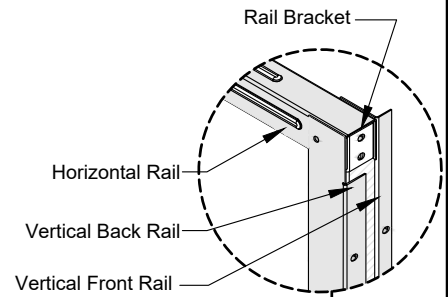

Trex® w/ Horizons

HORIZONTAL FENCE SYSTEM

Fence Height: 8'

NOTES:

1. ALL HORIZONS COMPONENTS ARE MATTE BLACK POWDER COATED GALVANIZED STEEL (COASTAL APPLICATIONS MUST USE STAINLESS STEEL).
2. INSTALLATION TO BE COMPLETED PER MANUFACTURER'S SPECIFICATION.
3. REFER TO YourNextFence.com FOR CONSTRUCTION DETAILS AND PRODUCT INFORMATION.
4. DRAWING NOT TO SCALE.

COMPONENT	QTY.	LENGTH	COMPONENT	QTY.	LENGTH
Post Cap 	1	N/A	Vertical Back Rail 	2	93"
Post 	1	144"	Vertical Front Rail 	2	93"
Horizontal Rail 	2	92"	Horizontal Top Rail Bracket 	2	1"
Bottom Rail / Picket 	19	91"	Pan-Head Screws 	60	3/4"

Component lengths may vary

091919