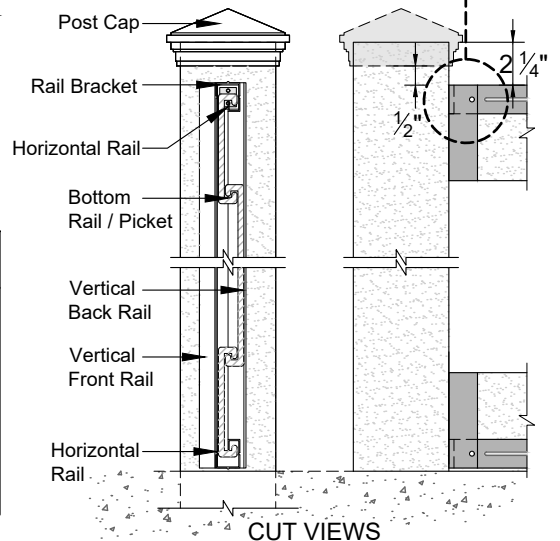

Trex® w/ Horizons

HORIZONTAL FENCE SYSTEM

Fence Height: 8'

NOTES:

1. ALL HORIZONS COMPONENTS ARE MATTE BLACK POWDER COATED GALVANIZED STEEL (COASTAL APPLICATIONS MUST USE STAINLESS STEEL).
2. INSTALLATION TO BE COMPLETED PER MANUFACTURER'S SPECIFICATION.
3. REFER TO YourNextFence.com FOR CONSTRUCTION DETAILS AND PRODUCT INFORMATION.
4. DRAWING NOT TO SCALE.

COMPONENT	QTY.	LENGTH	COMPONENT	QTY.	LENGTH
Post Cap 	1	N/A	Vertical Back Rail 	2	93"
Post 	1	144"	Vertical Front Rail 	2	93"
Horizontal Rail 	2	92"	Horizontal Top Rail Bracket 	2	1"
Bottom Rail / Picket 	19	91"	Pan-Head Screws 	60	3/4"

Component lengths may vary

091919