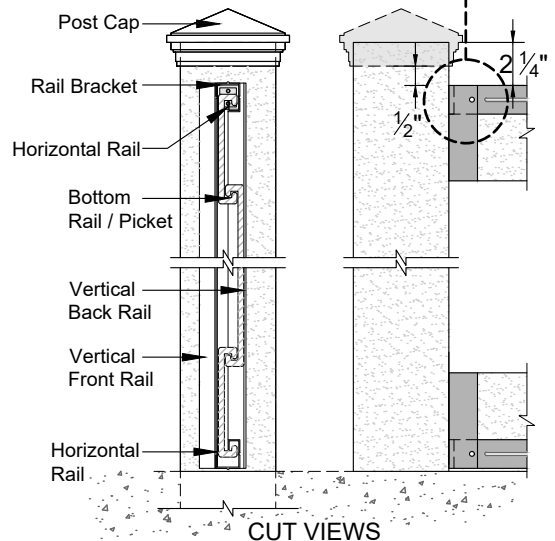

COMPONENT	QTY.	LENGTH
Post Cap Pyramid Flat Crown	1	N/A
Post 5" x 5"	1	144"
Galv. Steel Post 3.5"x3.5"	1	108"
Horizontal Rail 1 1/2" x 1 1/4" (Horizons)	4	92"
Bottom Rail / Picket 1" x 5 3/4"	22	91"
Vertical Back Rail 3/4"x1 1/2" (2 - 36") (Horizons)	2	73 1/2"
Vertical Front Rail 5/8"x1 1/2" (2 - 36") (Horizons)	1	73 1/2"
Horizontal Top Rail Bracket 1 1/4"x1" (Horizons)	4	1"
Pan-Head Screws #10	90	3/4"

*Cut 2 pieces, 1 from each end.