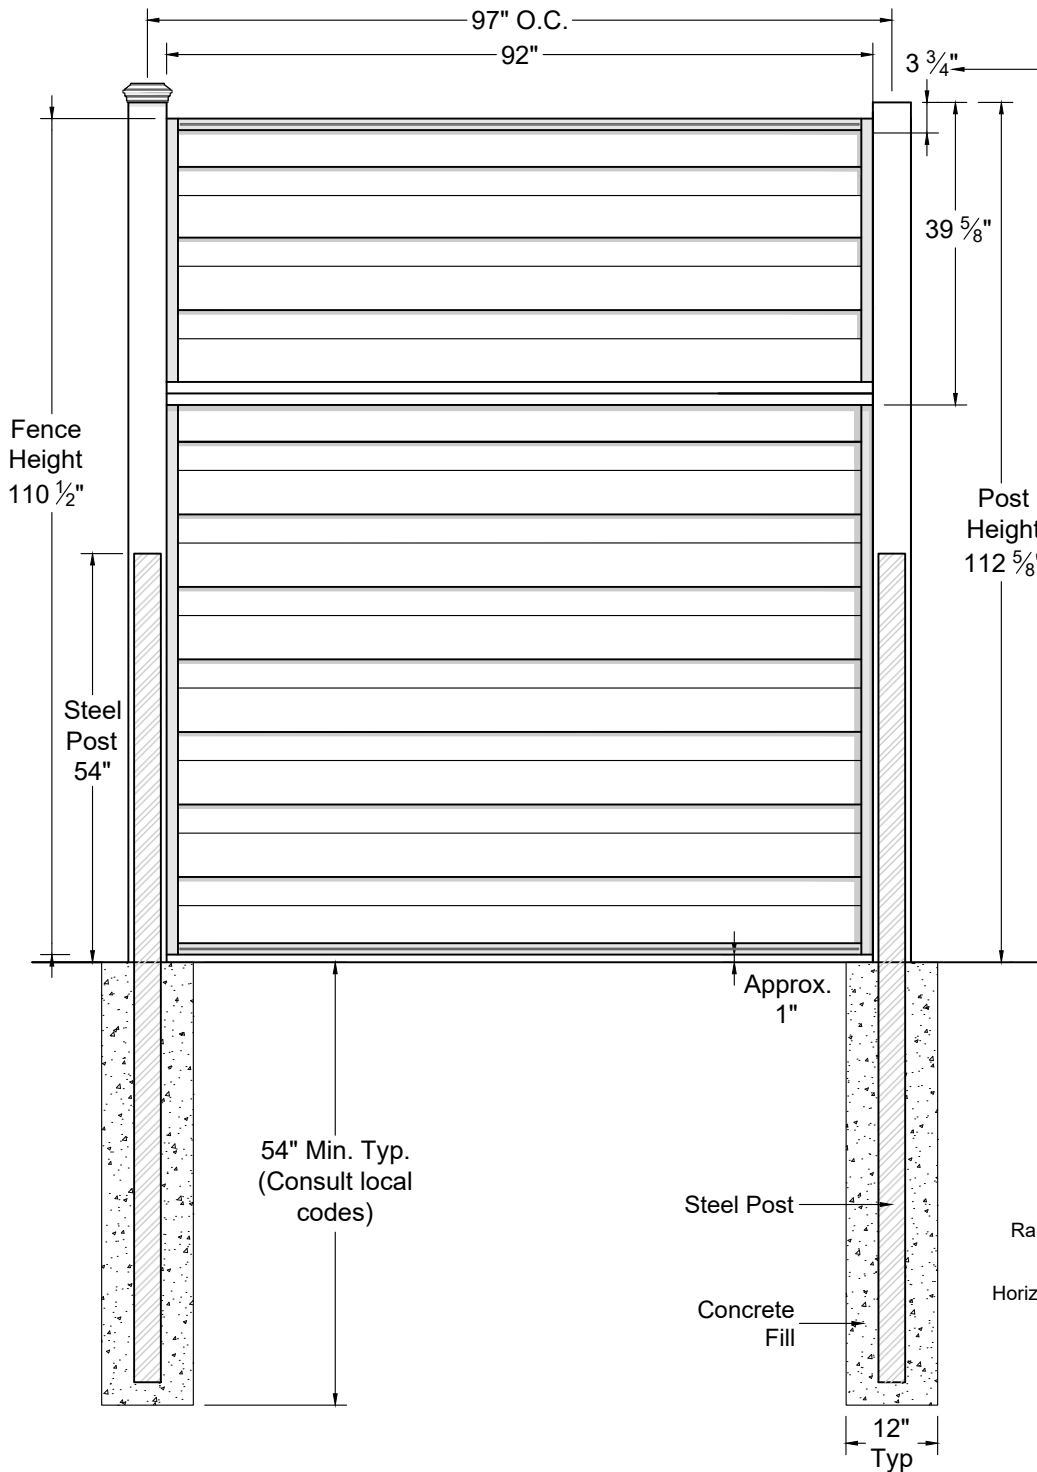

# Trex<sup>®</sup> w/ Horizons

HORIZONTAL FENCE SYSTEM

**Fence Height: 9'**

COMPONENT	QTY.	LENGTH
Post Cap Pyramid Flat Crown	1	N/A
Post 5" x 5"	1	144"
Galv. Steel Post 3.5"x3.5"	1	108"
Horizontal Rail 1 1/2" x 1 1/4" (Horizons)	4	92"
Bottom Rail / Picket 1" x 5 3/4"	22	91"
Vertical Back Rail 3/4"x1 1/2" (2 - 36") (Horizons)	2	73 1/2"
Vertical Front Rail 5/8"x1 1/2" (2 - 36") (Horizons)	1	73 1/2"
Horizontal Top Rail Bracket 1 1/4"x1" (Horizons)	4	1"
Pan-Head Screws #10	90	3/4"

\*Cut 2 pieces, 1 from each end.

- NOTES:**
1. ALL HORIZONS COMPONENTS ARE MATTE BLACK POWDER COATED GALVANIZED STEEL (COASTAL APPLICATIONS MUST USE STAINLESS STEEL).
  2. INSTALLATION TO BE COMPLETED PER MANUFACTURER'S SPECIFICATION.
  3. REFER TO [YourNextFence.com](http://YourNextFence.com) FOR CONSTRUCTION DETAILS AND PRODUCT INFORMATION.
  4. DRAWING NOT TO SCALE.