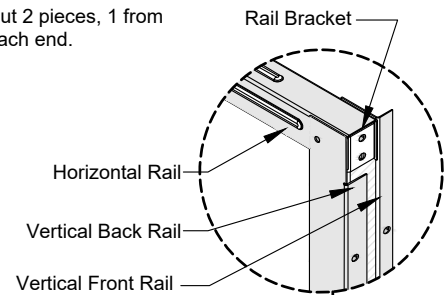

# Trex<sup>®</sup> w/ Horizons

HORIZONTAL FENCE SYSTEM

**Fence Height: 9'**

COMPONENT	QTY.	LENGTH
Post Cap Pyramid Flat Crown	1	N/A
Post 5" x 5"	1	144"
Galv. Steel Post 3.5"x3.5"	1	108"
Horizontal Rail 1 1/2" x 1 1/4" (Horizons)	4	92"
Bottom Rail / Picket 1" x 5 3/4"	22	91"
Vertical Back Rail 3/4"x1 1/2" (2 - 36") (Horizons)	2	73 1/2"
Vertical Front Rail 5/8"x1 1/2" (2 - 36") (Horizons)	1	73 1/2"
Horizontal Top Rail Bracket 1 1/4"x1" (Horizons)	4	1"
Pan-Head Screws #10	90	3/4"

\*Cut 2 pieces, 1 from each end.

- NOTES:**
1. ALL HORIZONS COMPONENTS ARE MATTE BLACK POWDER COATED GALVANIZED STEEL (COASTAL APPLICATIONS MUST USE STAINLESS STEEL).
  2. INSTALLATION TO BE COMPLETED PER MANUFACTURER'S SPECIFICATION.
  3. REFER TO [YourNextFence.com](http://YourNextFence.com) FOR CONSTRUCTION DETAILS AND PRODUCT INFORMATION.
  4. DRAWING NOT TO SCALE.