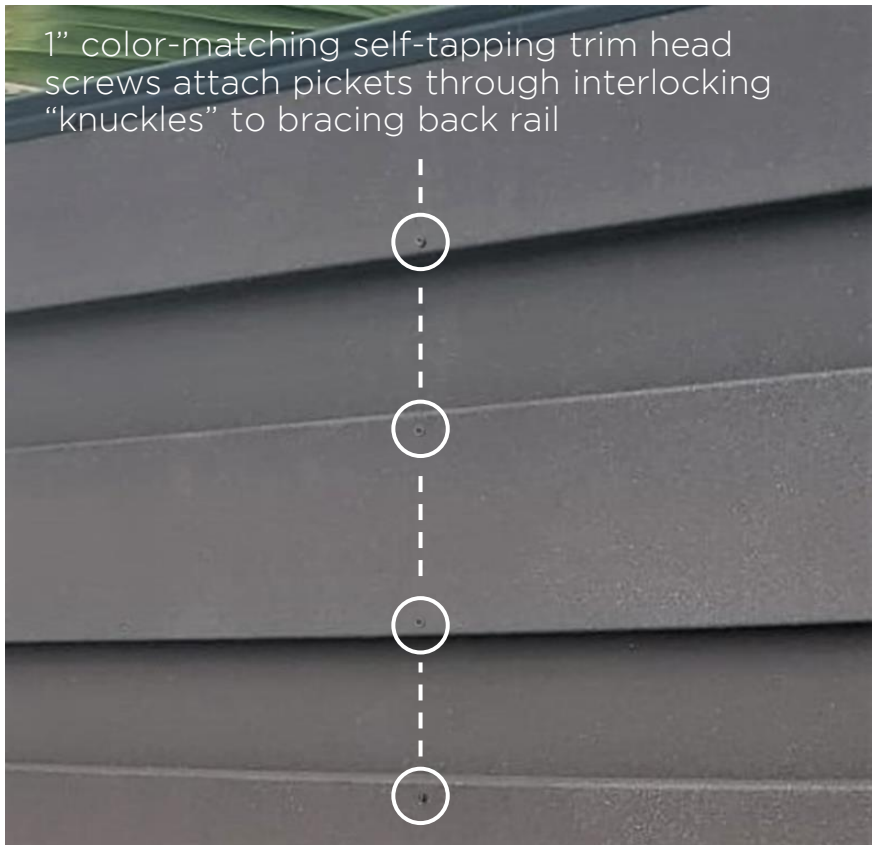

TREX FENCING

Bracing Back Rail For Horizons and Seclusions Horizontal Fence Systems

Properly installed, the composite pickets in FDS Horizons and Seclusions Horizontal will keep their clean horizontal lines. However, if the fence boards experience bowing due to improper installation or environmental conditions, a vertical rail can be added to the back of the fence to help bring the pickets into alignment. The bracing rails with nylon plugs can be purchased from FDS Fence Distributors to attach after the fence is installed.