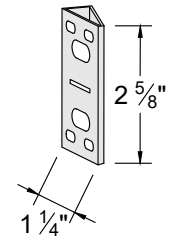

POST CAP

Pyramid

POST

LENGTH: 96", 108", 144"

ALUMINUM BOTTOM RAIL

Alloy: 6063 / Temper: T5

LENGTH: 90 1/2" (11 GA.)

POST CAP

Flat Top

TOP RAIL

LENGTH: 91"

PICKET / BOTTOM RAIL

LENGTH: 67", 91"

POST CAP

Crown

FENCE BRACKET

ANGLE ADAPTOR (FOR FENCE BRACKET)

Component dimensions may vary

010923