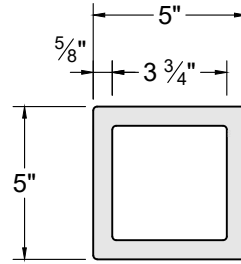

POST CAP

Pyramid

POST

LENGTH: 96", 108", 144"

ALUMINUM BOTTOM RAIL

Alloy: 6063 / Temper: T5

LENGTH: 90 1/2" (11 GA.)

POST CAP

Flat Top

TOP RAIL

LENGTH: 91"

PICKET / BOTTOM RAIL

LENGTH: 67", 91"

POST CAP

Crown

FENCE BRACKET

ANGLE ADAPTOR (FOR FENCE BRACKET)

Component dimensions may vary

010923