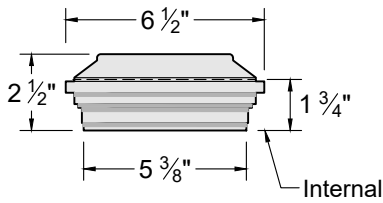

POST CAP

Pyramid

POST

LENGTH: 96", 108", 144"

ALUMINUM BOTTOM RAIL

Alloy: 6063 / Temper: T5

LENGTH: 90 1/2" (11 GA.)

POST CAP

Flat Top

TOP RAIL

LENGTH: 91"

PICKET / BOTTOM RAIL

LENGTH: 67", 91"

POST CAP

Crown

FENCE BRACKET

ANGLE ADAPTOR (FOR FENCE BRACKET)

Component dimensions may vary

010923