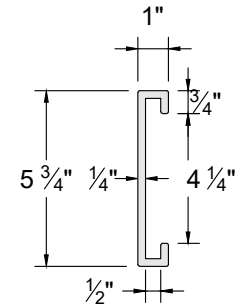

POST CAP

Pyramid

POST

LENGTH: 96", 108", 144"

ALUMINUM BOTTOM RAIL

Alloy: 6063 / Temper: T5

LENGTH: 90 1/2" (11 GA.)

POST CAP

Flat Top

TOP RAIL

LENGTH: 91"

PICKET / BOTTOM RAIL

LENGTH: 67", 91"

POST CAP

Crown

FENCE BRACKET

ANGLE ADAPTOR (FOR FENCE BRACKET)

Component dimensions may vary

010923