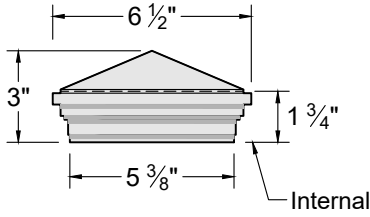

POST CAP

Pyramid

POST

LENGTH: 96", 108", 144"

ALUMINUM BOTTOM RAIL

Alloy: 6063 / Temper: T5

LENGTH: 90 1/2" (11 GA.)

POST CAP

Flat Top

TOP RAIL

LENGTH: 91"

PICKET / BOTTOM RAIL

LENGTH: 67", 91"

POST CAP

Crown

FENCE BRACKET

ANGLE ADAPTOR (FOR FENCE BRACKET)

Component dimensions may vary

010923