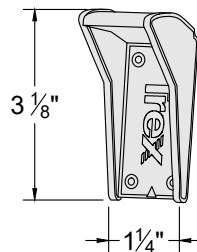

POST CAP

Pyramid

POST

LENGTH: 96", 108", 144"

ALUMINUM BOTTOM RAIL

Alloy: 6063 / Temper: T5

LENGTH: 90 1/2" (11 GA.)

POST CAP

Flat Top

TOP RAIL

LENGTH: 91"

PICKET / BOTTOM RAIL

LENGTH: 67", 91"

POST CAP

Crown

FENCE BRACKET

ANGLE ADAPTOR (FOR FENCE BRACKET)

Component dimensions may vary

010923