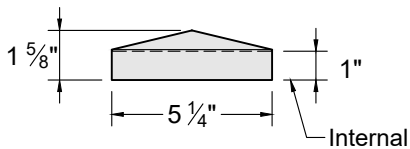

POST CAP

Pyramid

POST

LENGTH: 96", 108", 144"

ALUMINUM BOTTOM RAIL

Alloy: 6063 / Temper: T5

LENGTH: 90 1/2" (11 GA.)

POST CAP

Flat Top

TOP RAIL

LENGTH: 91"

PICKET / BOTTOM RAIL

LENGTH: 67", 91"

POST CAP

Crown

FENCE BRACKET