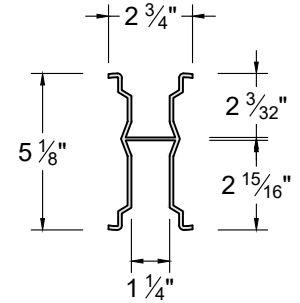

POST CAP

Pyramid

POST

LENGTH: 96", 108", 144"

ALUMINUM BOTTOM RAIL

Alloy: 6063 / Temper: T5

LENGTH: 90 1/2" (11 GA.)

POST CAP

Flat Top

TOP RAIL

LENGTH: 91"

PICKET / BOTTOM RAIL

LENGTH: 67", 91"

POST CAP

Crown

FENCE BRACKET

ANGLE ADAPTOR (FOR FENCE BRACKET)

Component dimensions may vary

010923