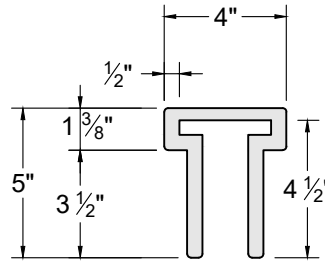

POST CAP

Pyramid

POST

LENGTH: 96", 108", 144"

ALUMINUM BOTTOM RAIL

Alloy: 6063 / Temper: T5

LENGTH: 90 1/2" (11 GA.)

POST CAP

Flat Top

TOP RAIL

LENGTH: 91"

PICKET / BOTTOM RAIL

LENGTH: 67", 91"

POST CAP

Crown

FENCE BRACKET

ANGLE ADAPTOR (FOR FENCE BRACKET)

Component dimensions may vary

010923