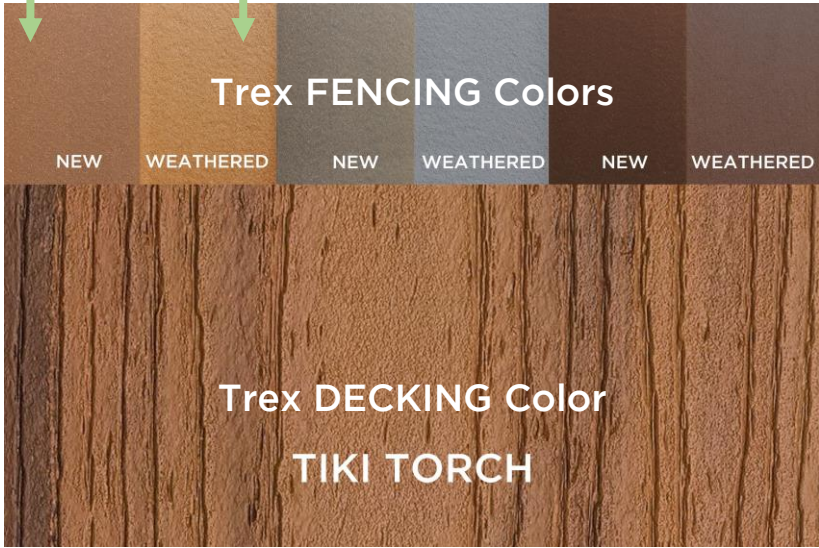

Decking - *Transcend Island Mist*
Fencing - *Seclusions Saddle*

CHOICES. CHOICES.

Find your perfect match using the color swatches on the following pages.

Fence color when new

Fence color after weathering for a season

SADDLE

WINCHESTER
GREY

WOODLAND
BROWN

COLOR SWATCH GUIDE

The surfaces of decking and fencing are distinct. A shell applied to Trex decking as a protective walking surface is not necessary for fencing. When considering fencing colors, base your decision on the lighter hue that develops after weathering. Trex Fencing colors are intentionally over-pigmented during manufacturing to allow the color to weather to natural, lighter values.

Trex® Transcend®

Earth Tones

Transcend Earth Tones. Three multi-tonal monochromatic colors with uniform coloring: Gravel Path, Rope Swing, and Vintage Lantern.

Trex Select®

Trex Select. Five nature-inspired colors that simulate painted wood: Madeira, Pebble Grey, Saddle, Winchester Grey, Woodland Brown.

Trex Enhance[®]

Naturals

Trex Naturals. Four streaked colors that take evoke the rugged beauty of seashores and coastlines: Coastal Bluff, Foggy Wharf, Rocky Harbor, and Toasted Sand.

Trex Basics. Three neutral colors call to mind the natural beauty of wood in a subtle manner: Beach Dune, Clam Shell, and Saddle.