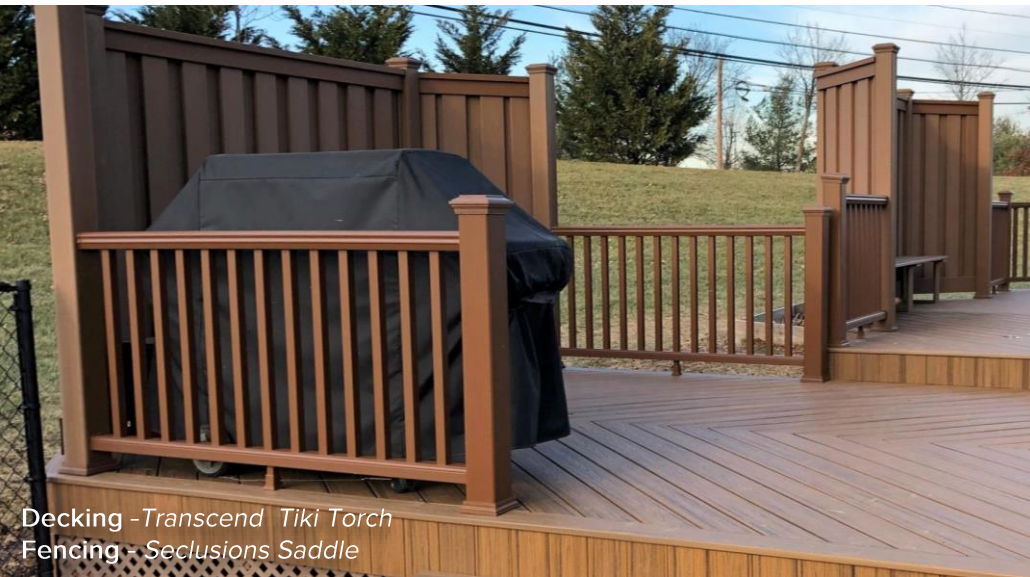

Trex Enhance[®]

Naturals

Trex Naturals. Four streaked colors that take evoke the rugged beauty of seashores and coastlines: Coastal Bluff, Foggy Wharf, Rocky Harbor, and Toasted Sand.

Trex Basics. Three neutral colors call to mind the natural beauty of wood in a subtle manner: Beach Dune, Clam Shell, and Saddle.