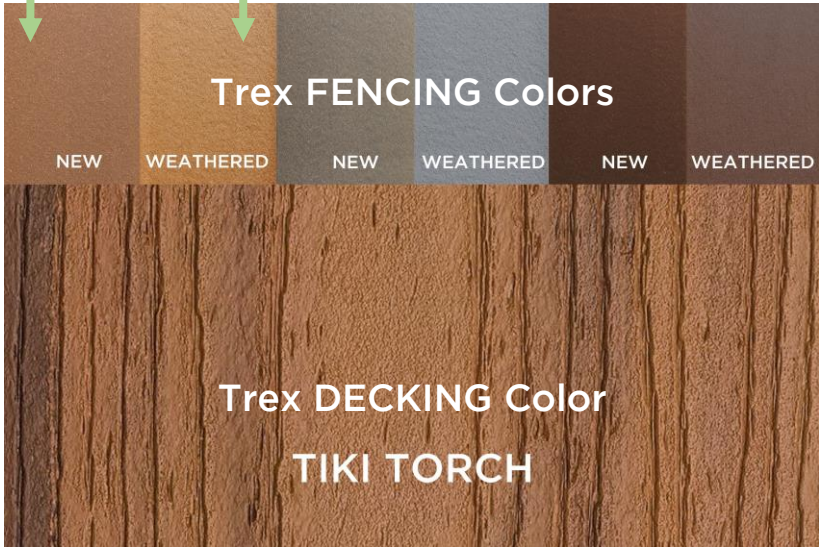

Decking - Transcend Island Mist
Fencing - Seclusions Saddle

CHOICES. CHOICES.

Find your perfect match using the color swatches on the following pages.

Fence color when new

Fence color after weathering for a season

SADDLE

WINCHESTER GREY

WOODLAND BROWN

COLOR SWATCH GUIDE

The surfaces of decking and fencing are distinct. A shell applied to Trex decking as a protective walking surface is not necessary for fencing. When considering fencing colors, base your decision on the lighter hue that develops after weathering. Trex Fencing colors are intentionally over-pigmented during manufacturing to allow the color to weather to natural, lighter values.

Trex® Transcend®

Earth Tones

Transcend Earth Tones. Three multi-tonal monochromatic colors with uniform coloring: Gravel Path, Rope Swing, and Vintage Lantern.

Trex Select®

Trex Select. Five nature-inspired colors that simulate painted wood: Madeira, Pebble Grey, Saddle, Winchester Grey, Woodland Brown.

Trex Enhance[®]

Naturals

Trex Naturals. Four streaked colors that take evoke the rugged beauty of seashores and coastlines: Coastal Bluff, Foggy Wharf, Rocky Harbor, and Toasted Sand.

Trex Basics. Three neutral colors call to mind the natural beauty of wood in a subtle manner: Beach Dune, Clam Shell, and Saddle.