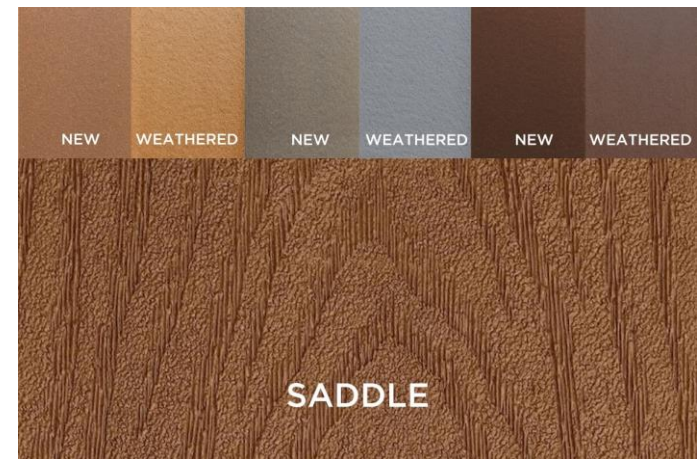

For more information on the weathering process, visit:
[TrexFencingFDS.com/Resources/Colors](https://www.trex.com/resources/colors)

Decking - Transcend Spiced Rum
Fencing - Horizons Winchester Grey

Trex® Transcend®

Lineage

Transcend Lineage. Four lighter, on-trend colors: Biscayne, Rainier, Carmel and Jasper. These tranquil tones create a clean canvas for your outdoor space.

Trex® Transcend®

Tropicals

Transcend Tropicals. Five multi-tonal monochromatic colors with streaking to emulate the look of tropical hardwoods: Havana Gold, Island Mist, Lava Rock, Spiced Rum, and Tiki Torch.

Trex® Transcend®

Earth Tones

Transcend Earth Tones. Three multi-tonal monochromatic colors with uniform coloring: Gravel Path, Rope Swing, and Vintage Lantern.

Trex Select®

Trex Select. Five nature-inspired colors that simulate painted wood: Madeira, Pebble Grey, Saddle, Winchester Grey, Woodland Brown.

Trex Enhance[®]

Naturals

Trex Naturals. Four streaked colors that take evoke the rugged beauty of seashores and coastlines: Coastal Bluff, Foggy Wharf, Rocky Harbor, and Toasted Sand.

Trex Basics. Three neutral colors call to mind the natural beauty of wood in a subtle manner: Beach Dune, Clam Shell, and Saddle.