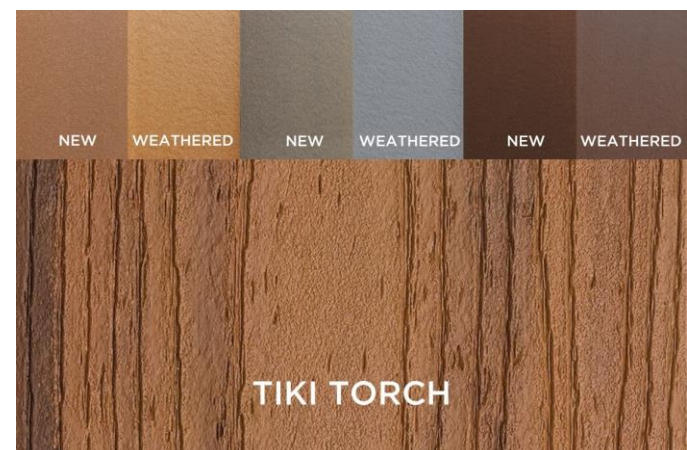

For more information on the weathering process, visit:
[TrexFencingFDS.com/Resources/Colors](https://www.trex.com/resources/colors)

Decking - Transcend Spiced Rum
Fencing - Horizons Winchester Grey

Trex® Transcend®

Lineage

Transcend Lineage. Four lighter, on-trend colors: Biscayne, Rainier, Carmel and Jasper. These tranquil tones create a clean canvas for your outdoor space.

Trex® Transcend®

Tropicals

Transcend Tropicals. Five multi-tonal monochromatic colors with streaking to emulate the look of tropical hardwoods: Havana Gold, Island Mist, Lava Rock, Spiced Rum, and Tiki Torch.

Trex® Transcend®

Earth Tones

Transcend Earth Tones. Three multi-tonal monochromatic colors with uniform coloring: Gravel Path, Rope Swing, and Vintage Lantern.

Trex Select®

Trex Select. Five nature-inspired colors that simulate painted wood: Madeira, Pebble Grey, Saddle, Winchester Grey, Woodland Brown.

Trex Enhance[®]

Naturals

Trex Naturals. Four streaked colors that take evoke the rugged beauty of seashores and coastlines: Coastal Bluff, Foggy Wharf, Rocky Harbor, and Toasted Sand.

Trex Basics. Three neutral colors call to mind the natural beauty of wood in a subtle manner: Beach Dune, Clam Shell, and Saddle.