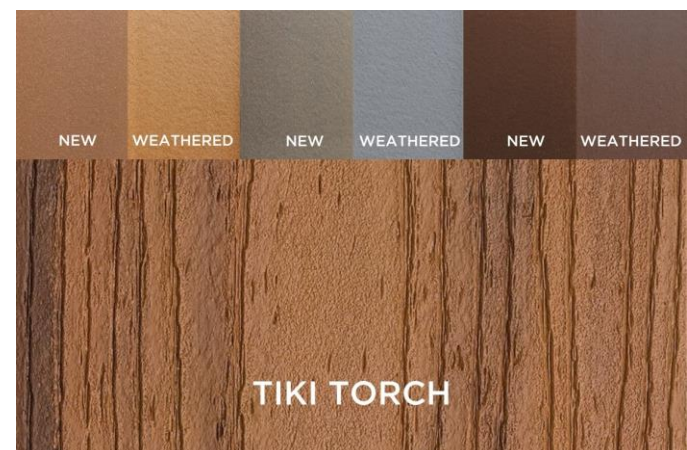

For more information on the weathering process, visit: [TrexFencingFDS.com/Resources/Colors](https://www.trex.com/resources/colors)

Decking - Transcend Spiced Rum
Fencing - Horizons Winchester Grey

Trex® Transcend®

Lineage

Transcend Lineage. Four lighter, on-trend colors: Biscayne, Rainier, Carmel and Jasper. These tranquil tones create a clean canvas for your outdoor space.

Trex® Transcend®

Tropicals

Transcend Tropicals. Five multi-tonal monochromatic colors with streaking to emulate the look of tropical hardwoods: Havana Gold, Island Mist, Lava Rock, Spiced Rum, and Tiki Torch.

Trex® Transcend®

Earth Tones

Transcend Earth Tones. Three multi-tonal monochromatic colors with uniform coloring: Gravel Path, Rope Swing, and Vintage Lantern.

Trex Select®

Trex Select. Five nature-inspired colors that simulate painted wood: Madeira, Pebble Grey, Saddle, Winchester Grey, Woodland Brown.

Trex Enhance[®]

Naturals

Trex Naturals. Four streaked colors that take evoke the rugged beauty of seashores and coastlines: Coastal Bluff, Foggy Wharf, Rocky Harbor, and Toasted Sand.

Trex Basics. Three neutral colors call to mind the natural beauty of wood in a subtle manner: Beach Dune, Clam Shell, and Saddle.