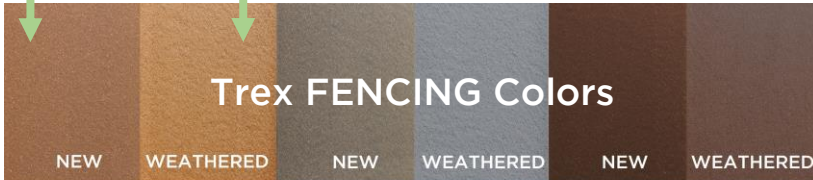

Decking - *Transcend Island Mist*
Fencing - *Seclusions Saddle*

CHOICES. CHOICES.

Find your perfect match using the color swatches on the following pages.

Fence color when new

Fence color after weathering for a season

SADDLE WINCHESTER GREY WOODLAND BROWN

COLOR SWATCH GUIDE

The surfaces of decking and fencing are distinct. A shell applied to Trex decking as a protective walking surface is not necessary for fencing. When considering fencing colors, base your decision on the lighter hue that develops after weathering. Trex Fencing colors are intentionally over-pigmented during manufacturing to allow the color to weather to natural, lighter values.

Trex® Transcend®

Earth Tones

Transcend Earth Tones. Three multi-tonal monochromatic colors with uniform coloring: Gravel Path, Rope Swing, and Vintage Lantern.

Trex Select®

Trex Select. Five nature-inspired colors that simulate painted wood: Madeira, Pebble Grey, Saddle, Winchester Grey, Woodland Brown.

Trex Enhance[®]

Naturals

Trex Naturals. Four streaked colors that take evoke the rugged beauty of seashores and coastlines: Coastal Bluff, Foggy Wharf, Rocky Harbor, and Toasted Sand.

Trex Basics. Three neutral colors call to mind the natural beauty of wood in a subtle manner: Beach Dune, Clam Shell, and Saddle.