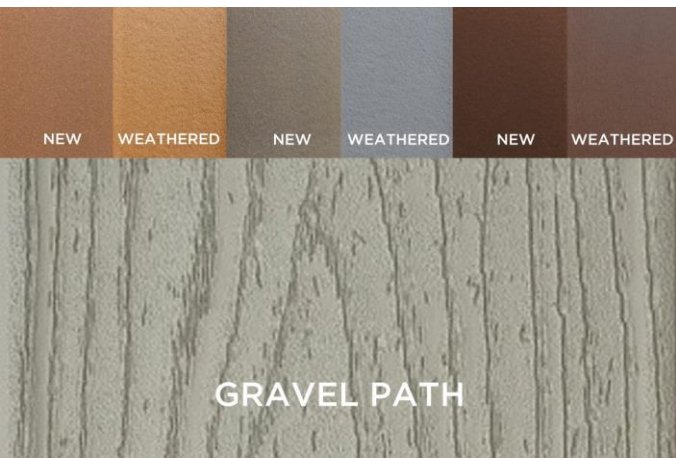

For more information on the weathering process, visit: [TrexFencingFDS.com/Resources/Colors](https://www.trex.com/resources/colors)

Decking - Transcend Spiced Rum
Fencing - Horizons Winchester Grey

Trex® Transcend®

Lineage

Transcend Lineage. Four lighter, on-trend colors: Biscayne, Rainier, Carmel and Jasper. These tranquil tones create a clean canvas for your outdoor space.

Trex® Transcend®

Tropicals

Transcend Tropicals. Five multi-tonal monochromatic colors with streaking to emulate the look of tropical hardwoods: Havana Gold, Island Mist, Lava Rock, Spiced Rum, and Tiki Torch.

Trex® Transcend®

Earth Tones

Transcend Earth Tones. Three multi-tonal monochromatic colors with uniform coloring: Gravel Path, Rope Swing, and Vintage Lantern.

Trex Select®

Trex Select. Five nature-inspired colors that simulate painted wood: Madeira, Pebble Grey, Saddle, Winchester Grey, Woodland Brown.

Trex Enhance[®]

Naturals

Trex Naturals. Four streaked colors that take evoke the rugged beauty of seashores and coastlines: Coastal Bluff, Foggy Wharf, Rocky Harbor, and Toasted Sand.

Trex Basics. Three neutral colors call to mind the natural beauty of wood in a subtle manner: Beach Dune, Clam Shell, and Saddle.