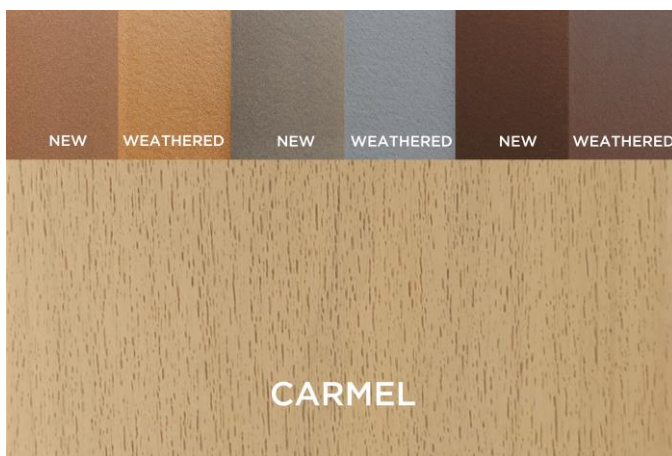

Trex® Transcend®

Lineage